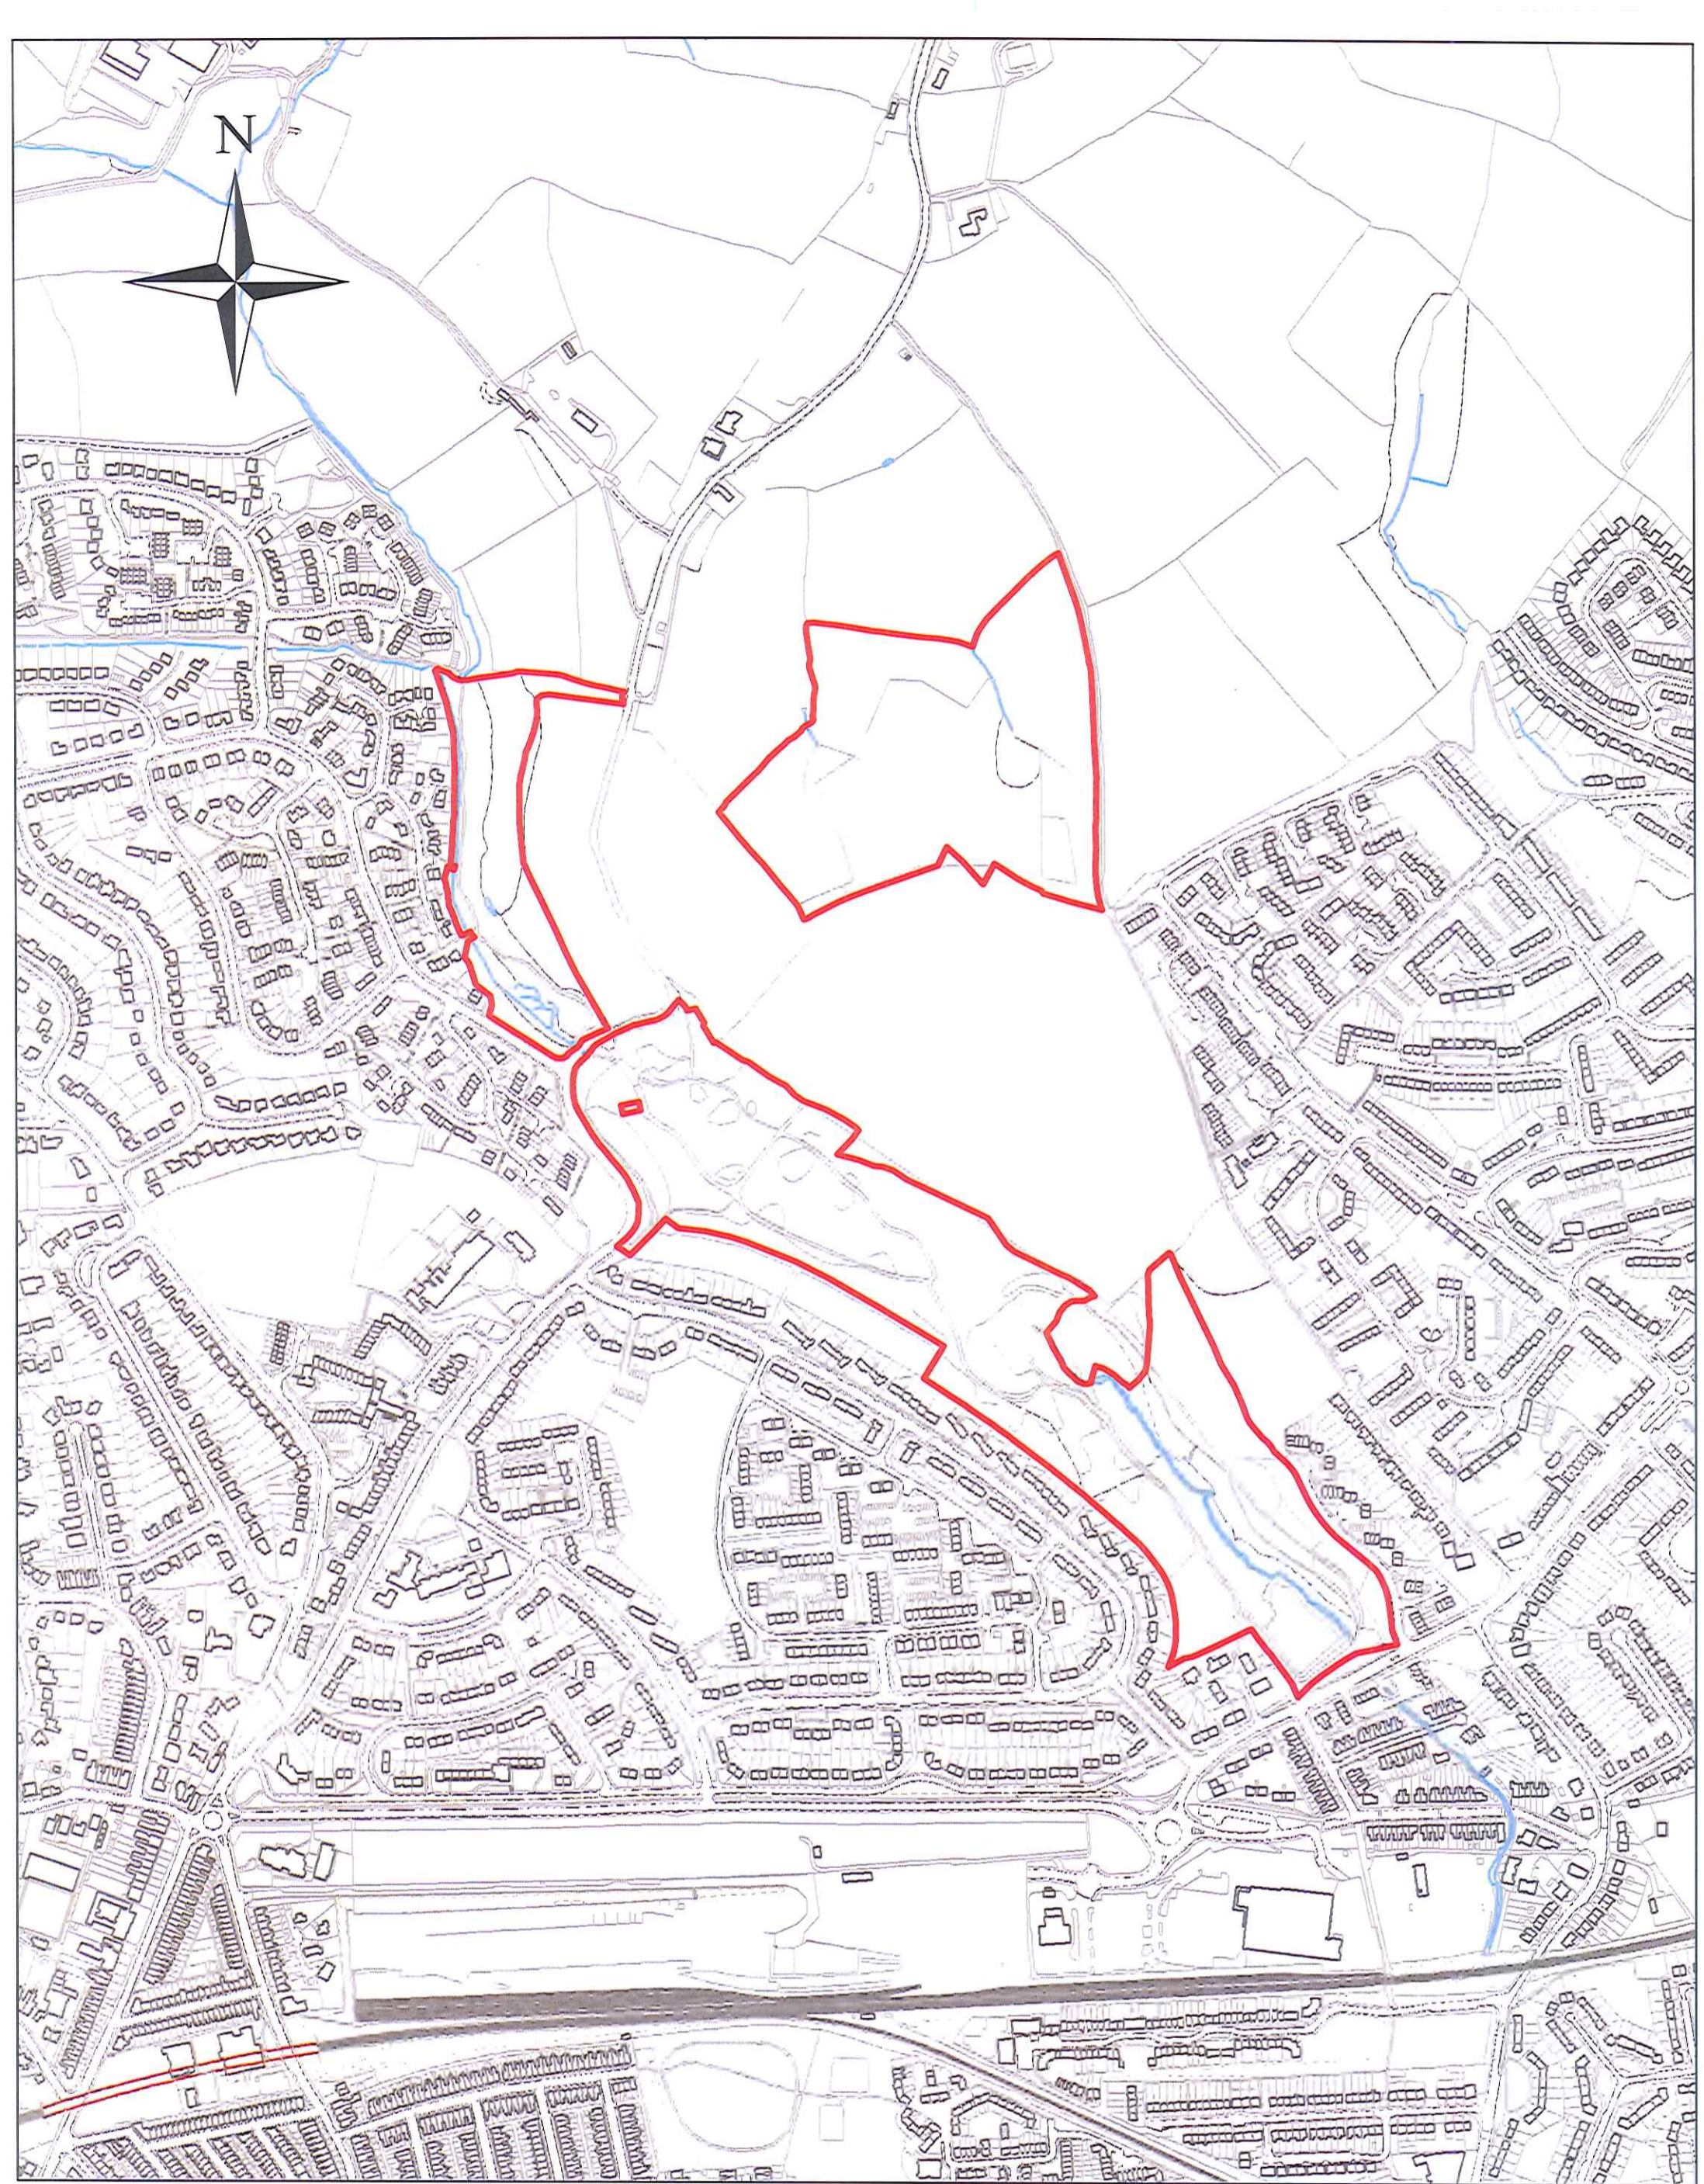

Scale: 1:5,000

Date:

Riverside Valley Park

Scale: 1:5,000

Date:

Riverside Valley Park

Scale: 1:5,000

Date:

Ludwell Valley Park

Scale: 1:5,000

Date:

Duryard Valley Park

Scale: 1:5,000

Date:

Mincinglake Valley Park

Scale: 1:2,500

Date:

Land at Whitycombe Way

Scale: 1:5,000

Date:

Alphington/Whitestone Valley Park