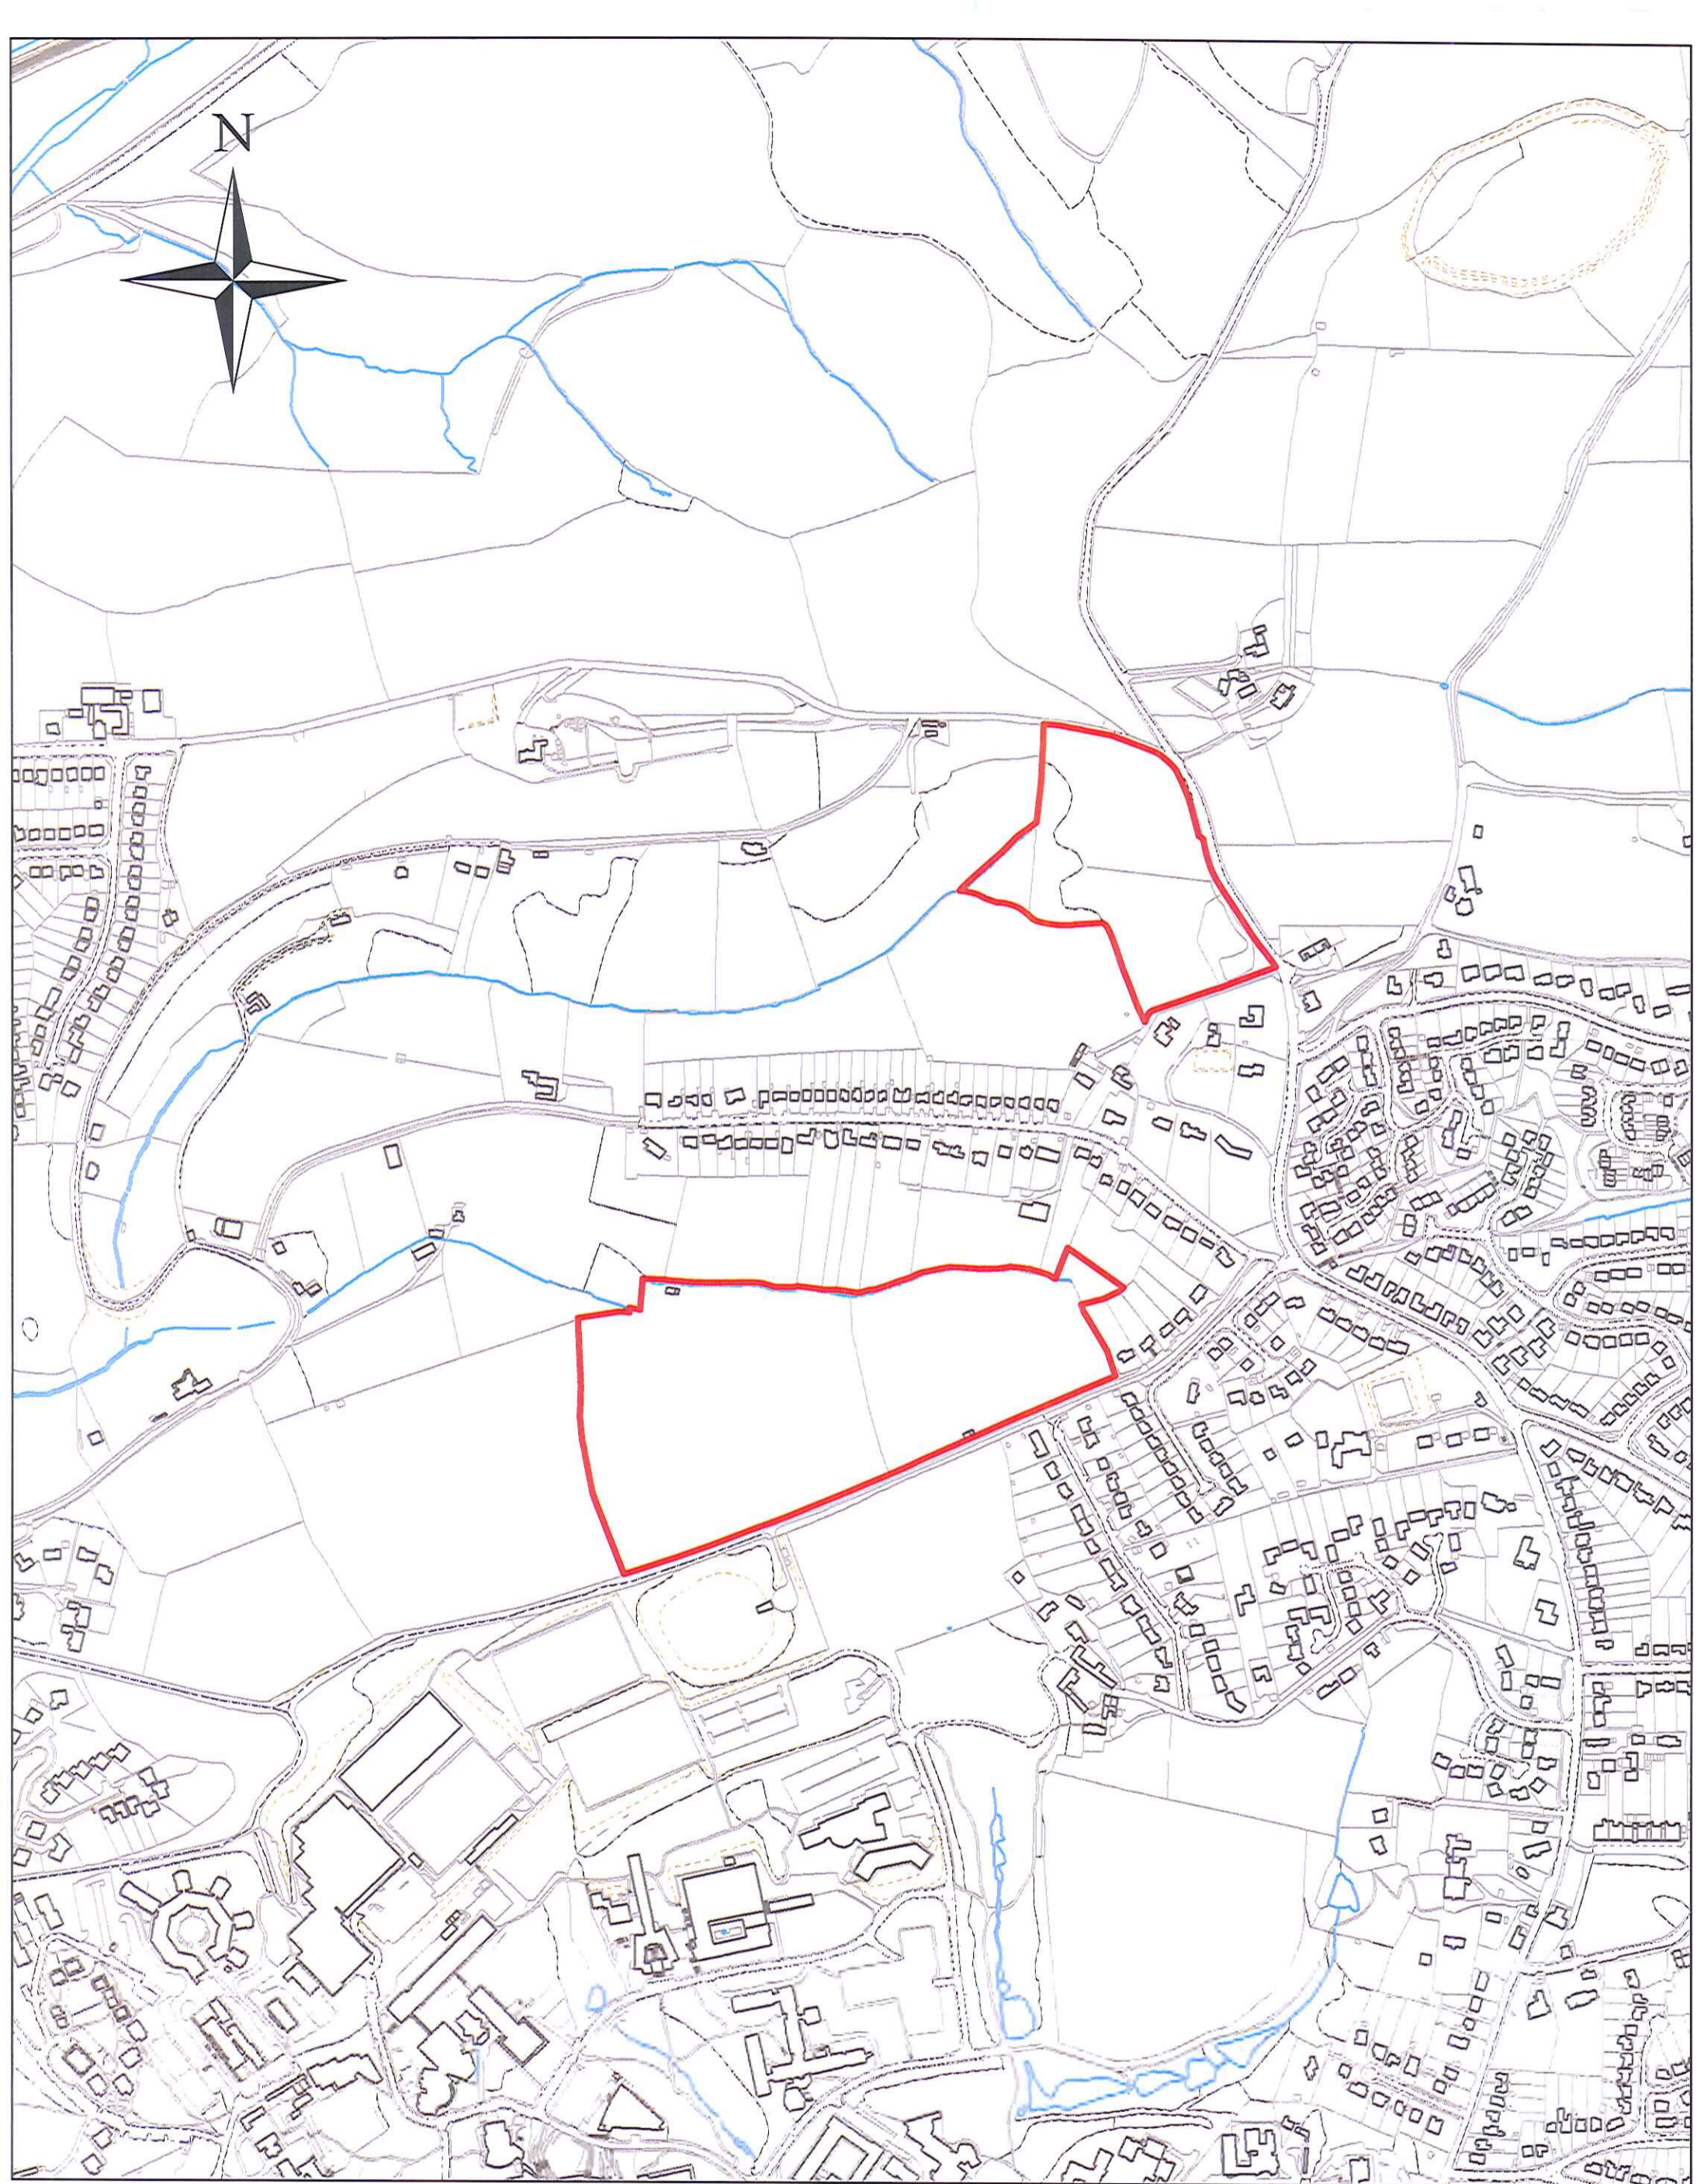

Scale: 1:5,000

Date:

Riverside Valley Park

Scale: 1:5,000

Date:

Riverside Valley Park

Scale: 1:5,000

Date:

Ludwell Valley Park

Scale: 1:5,000

Date:

Duryard Valley Park

Scale: 1:5,000

Date:

Mincinglake Valley Park

Scale: 1:2,500

Date:

Land at Whitycombe Way

Scale: 1:5,000

Date:

Alphington/Whitestone Valley Park