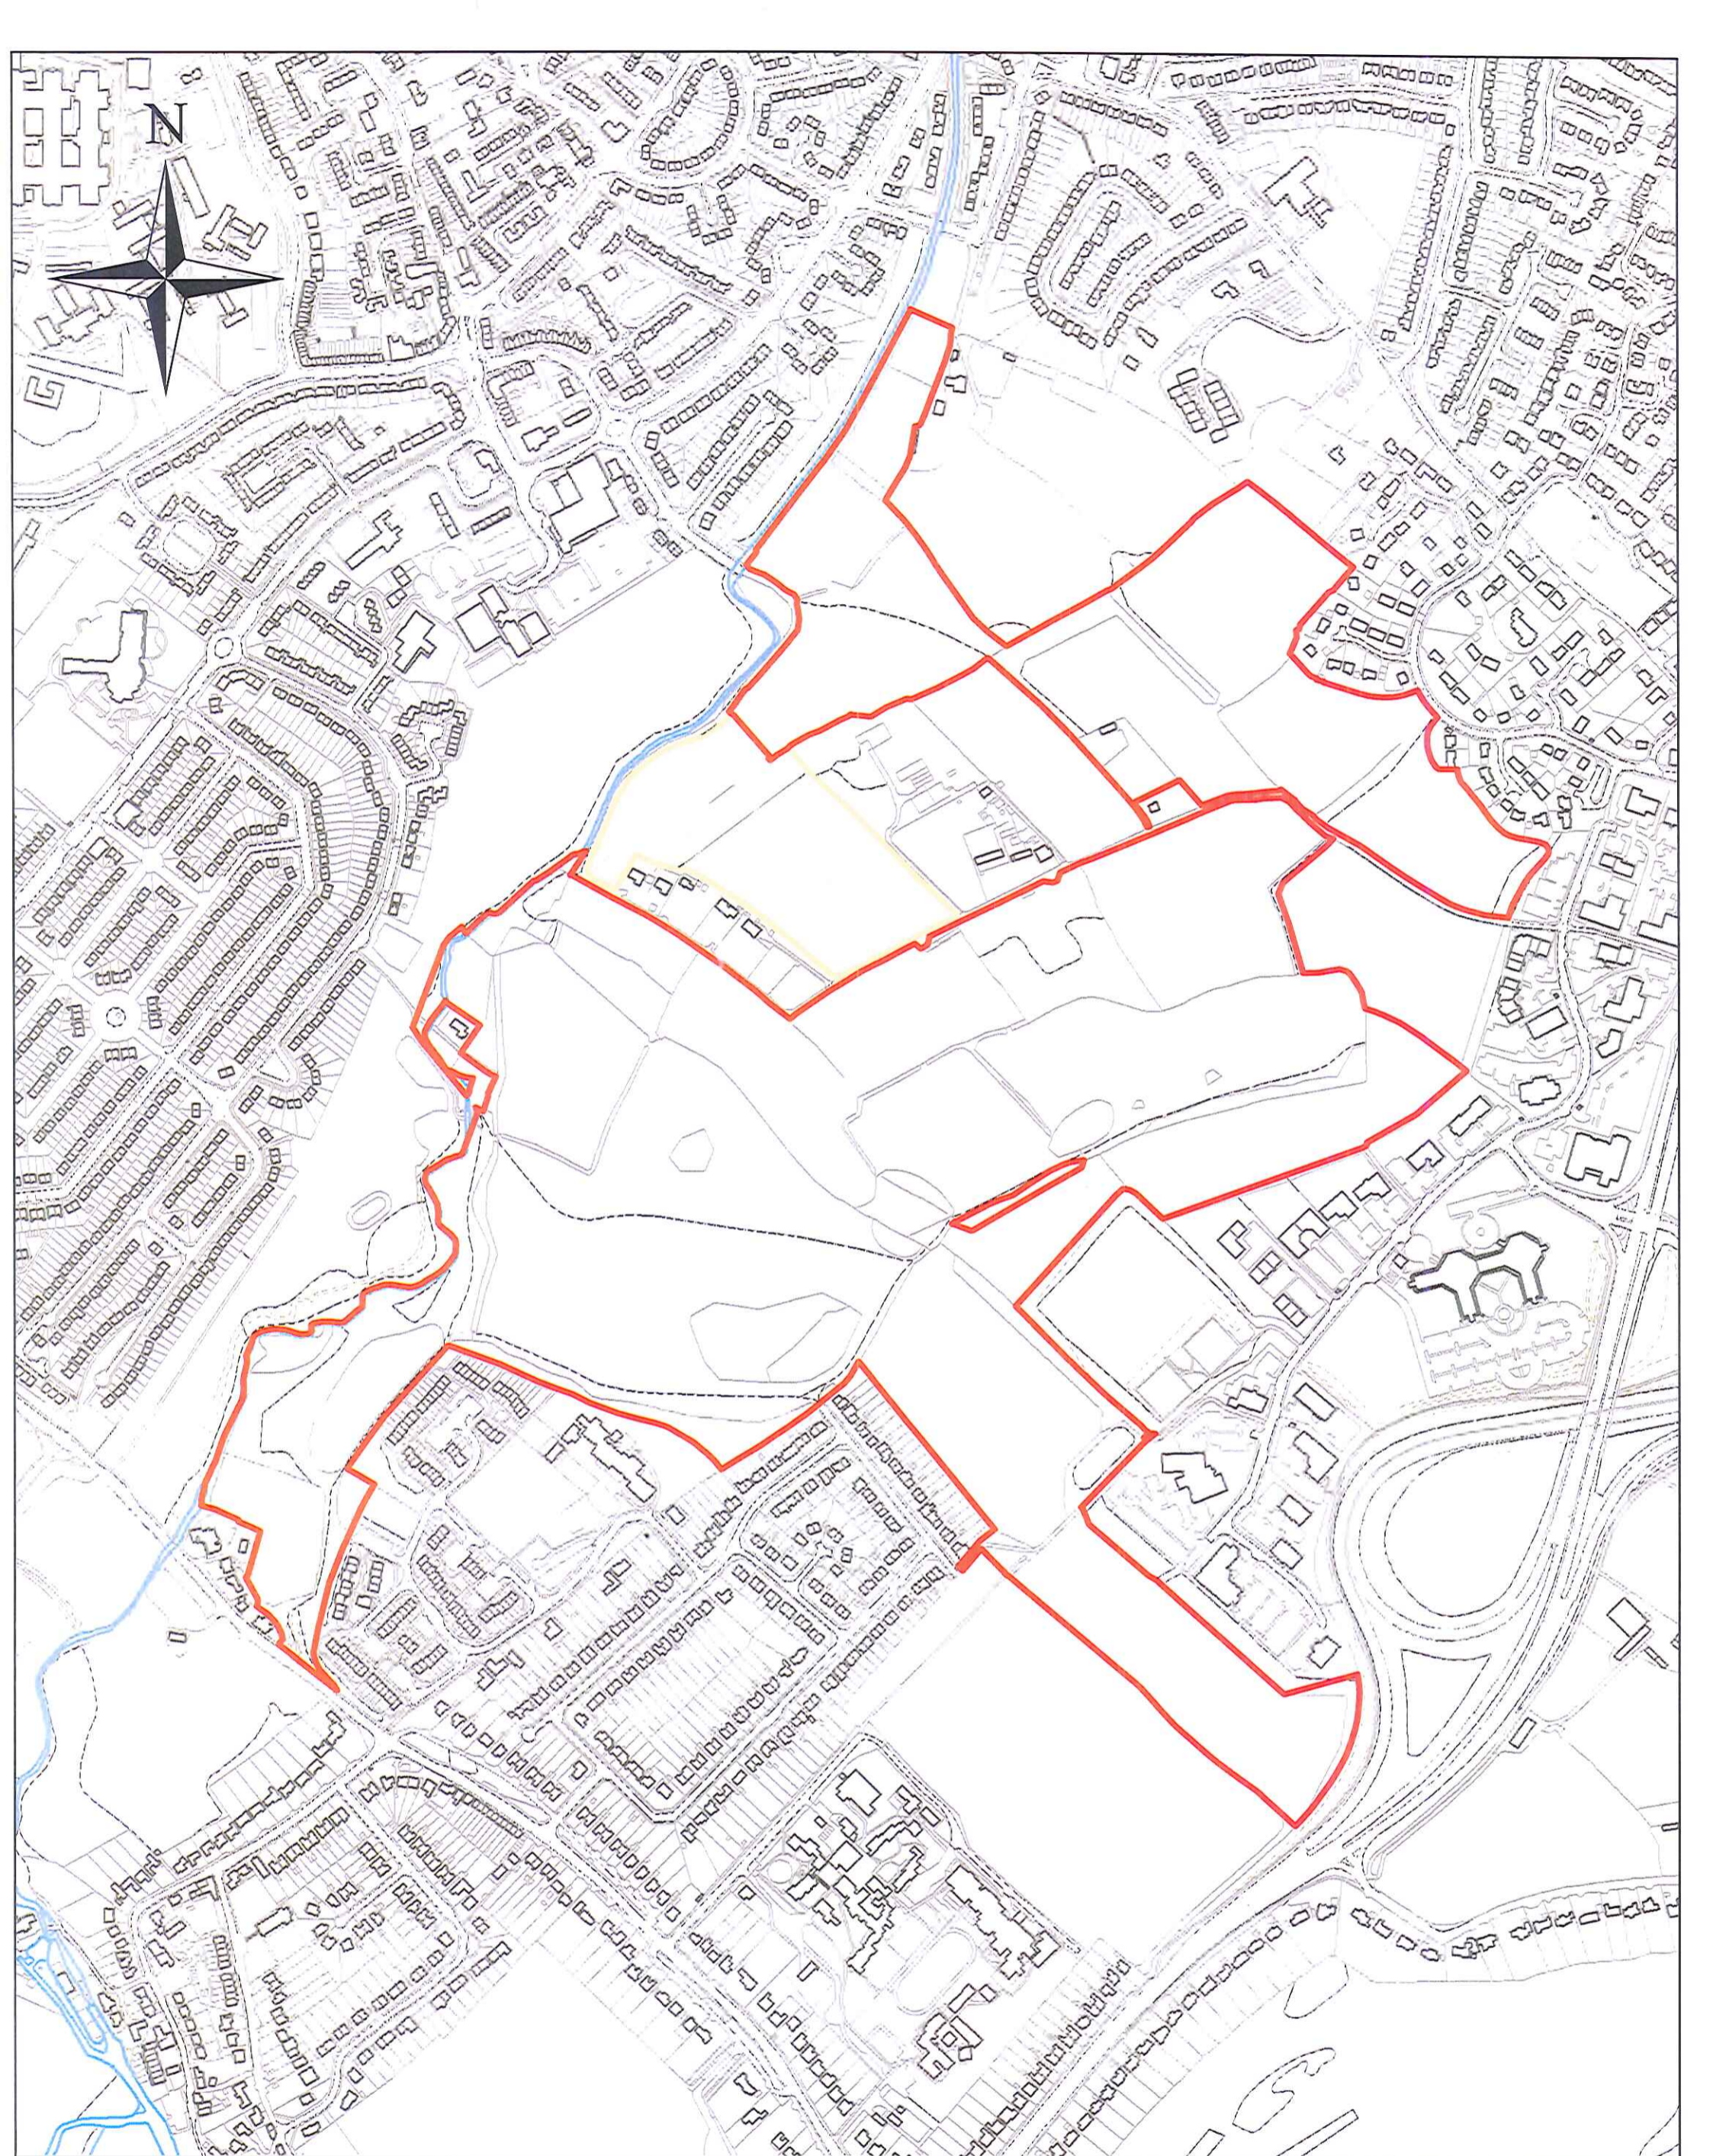

Scale: 1:5,000

Date:

Riverside Valley Park

Scale: 1:5,000

Date:

Riverside Valley Park

Scale: 1:5,000

Date:

Ludwell Valley Park

Scale: 1:5,000

Date:

Duryard Valley Park

Scale: 1:5,000

Date:

Mincinglake Valley Park

Scale: 1:2,500

Date:

Land at Whitycombe Way

Scale: 1:5,000

Date:

Alphington/Whitestone Valley Park