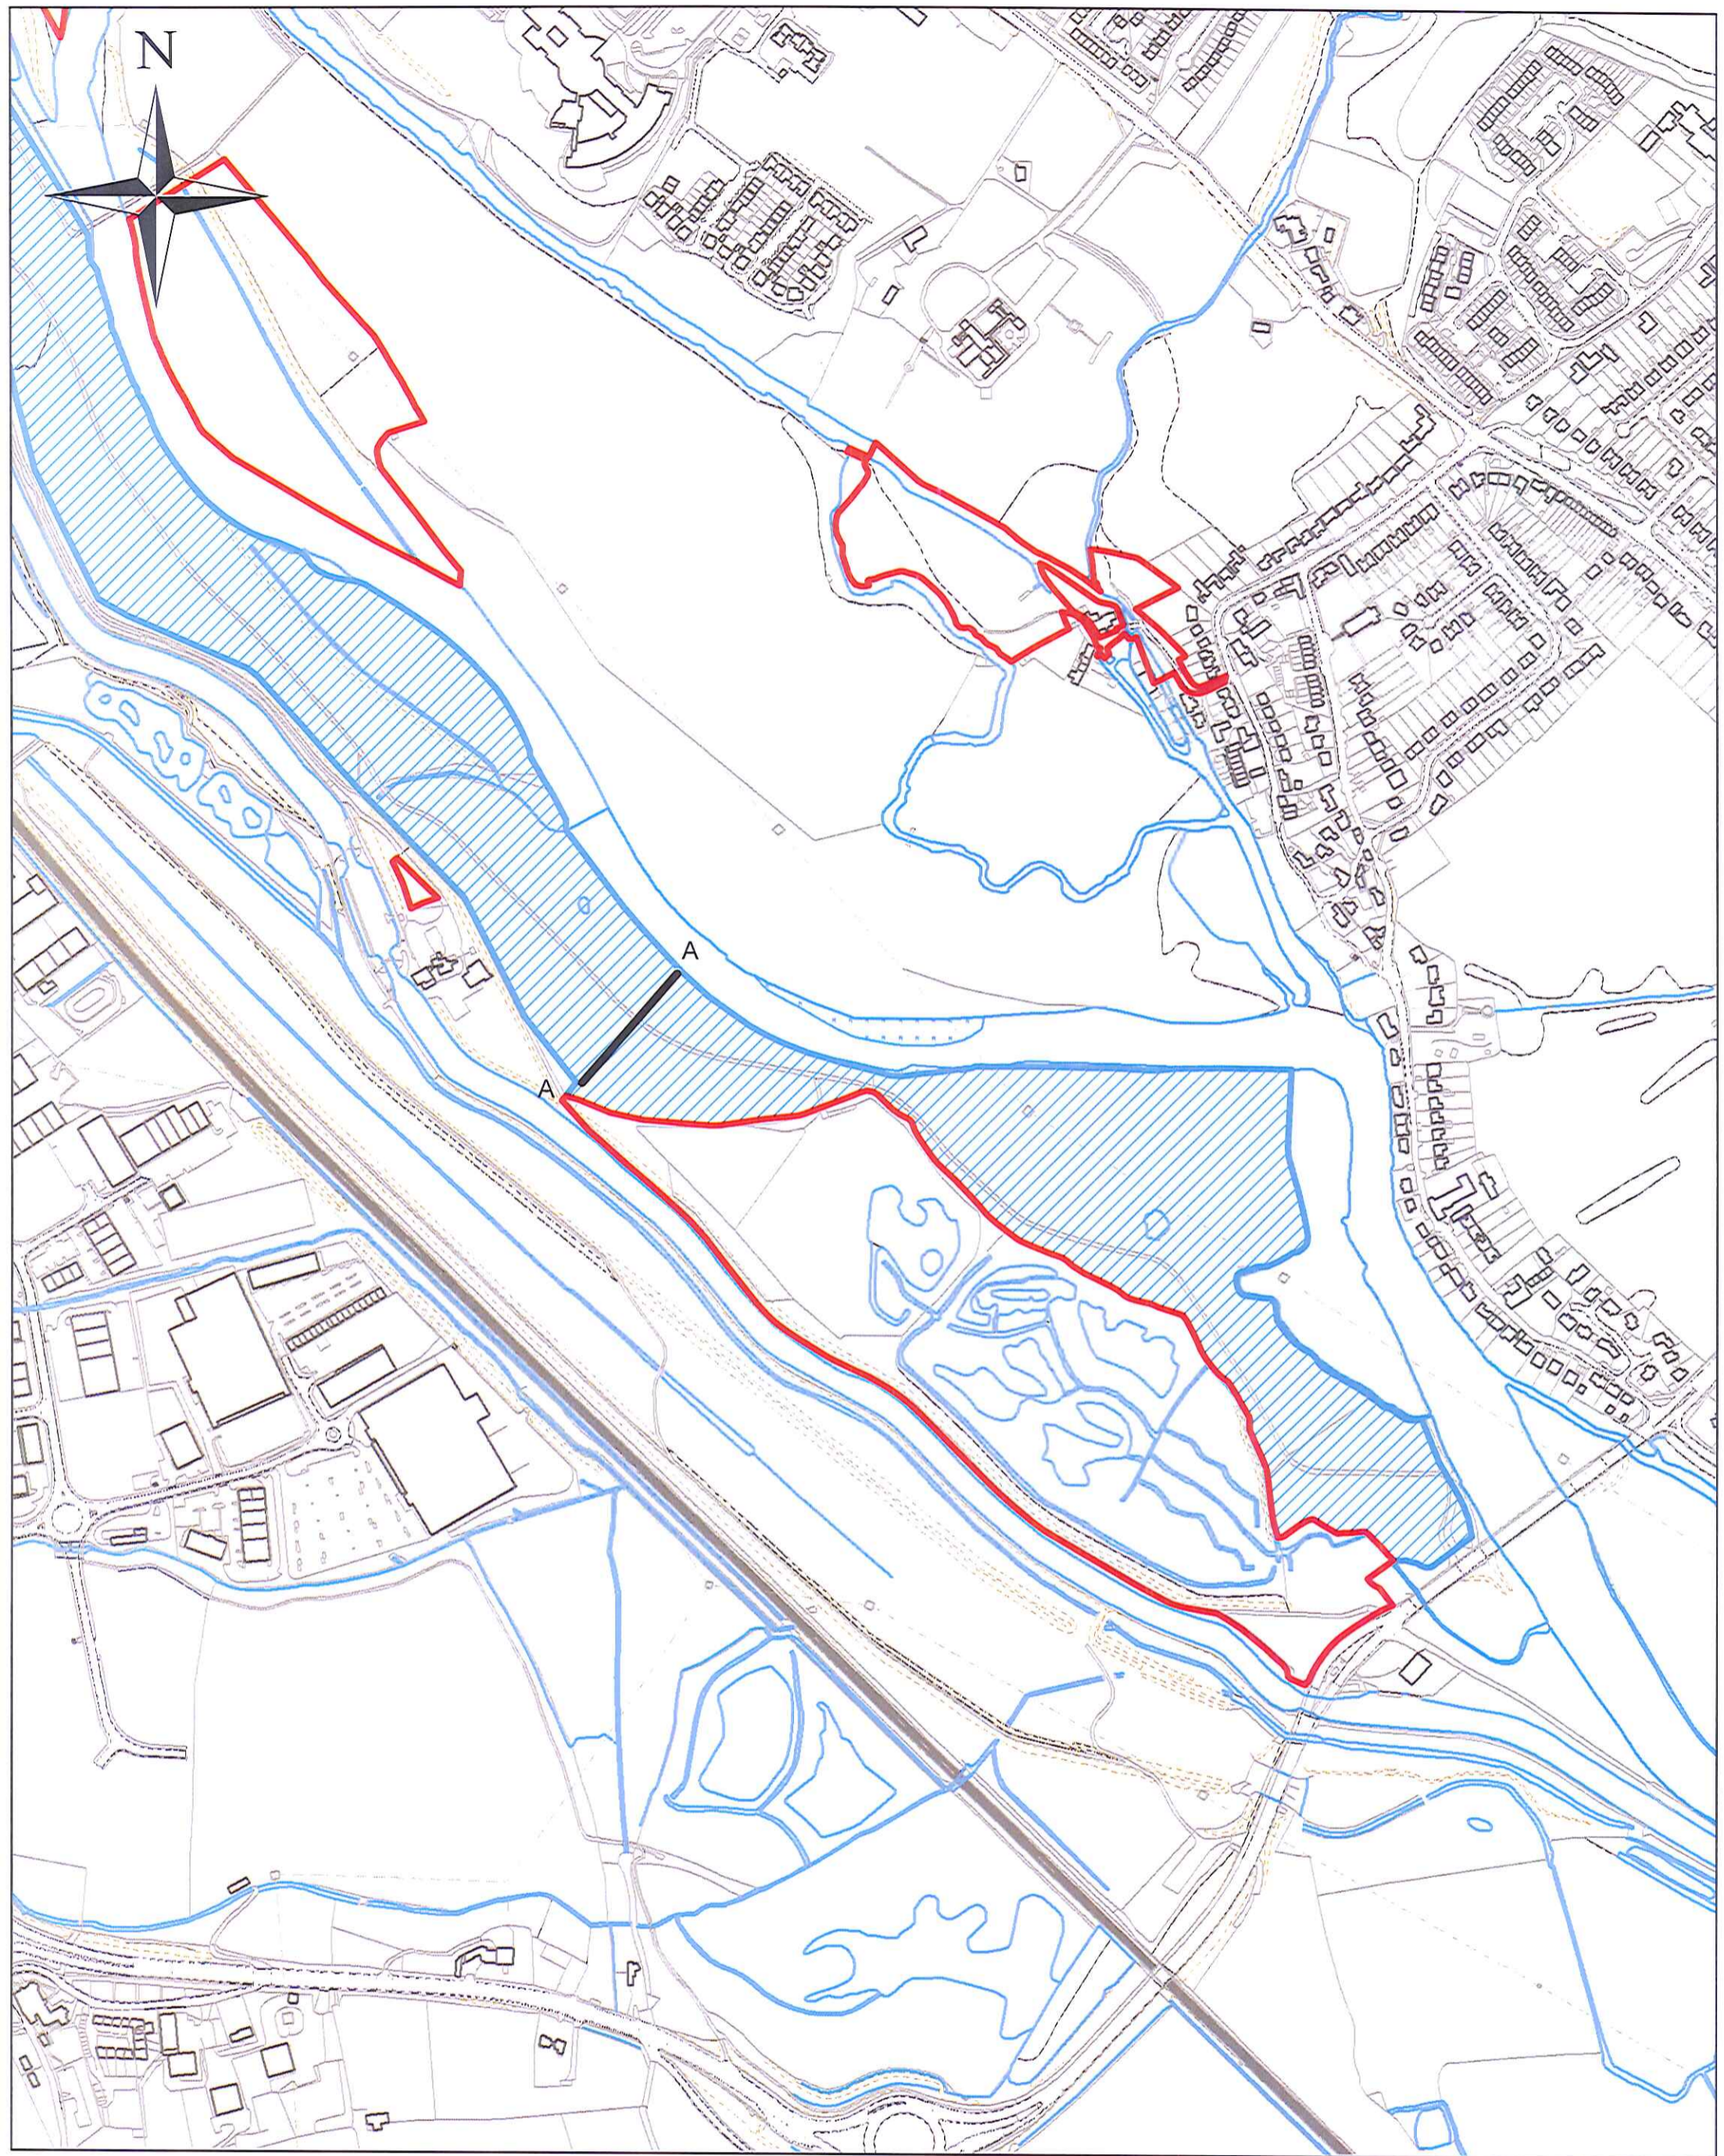

Scale: 1:5,000

Date:

Riverside Valley Park

Scale: 1:5,000

Date:

Riverside Valley Park

Scale: 1:5,000

Date:

Ludwell Valley Park

Scale: 1:5,000

Date:

Duryard Valley Park

Scale: 1:5,000

Date:

Mincinglake Valley Park

Scale: 1:2,500

Date:

Land at Whitycombe Way

Scale: 1:5,000

Date:

Alphington/Whitestone Valley Park