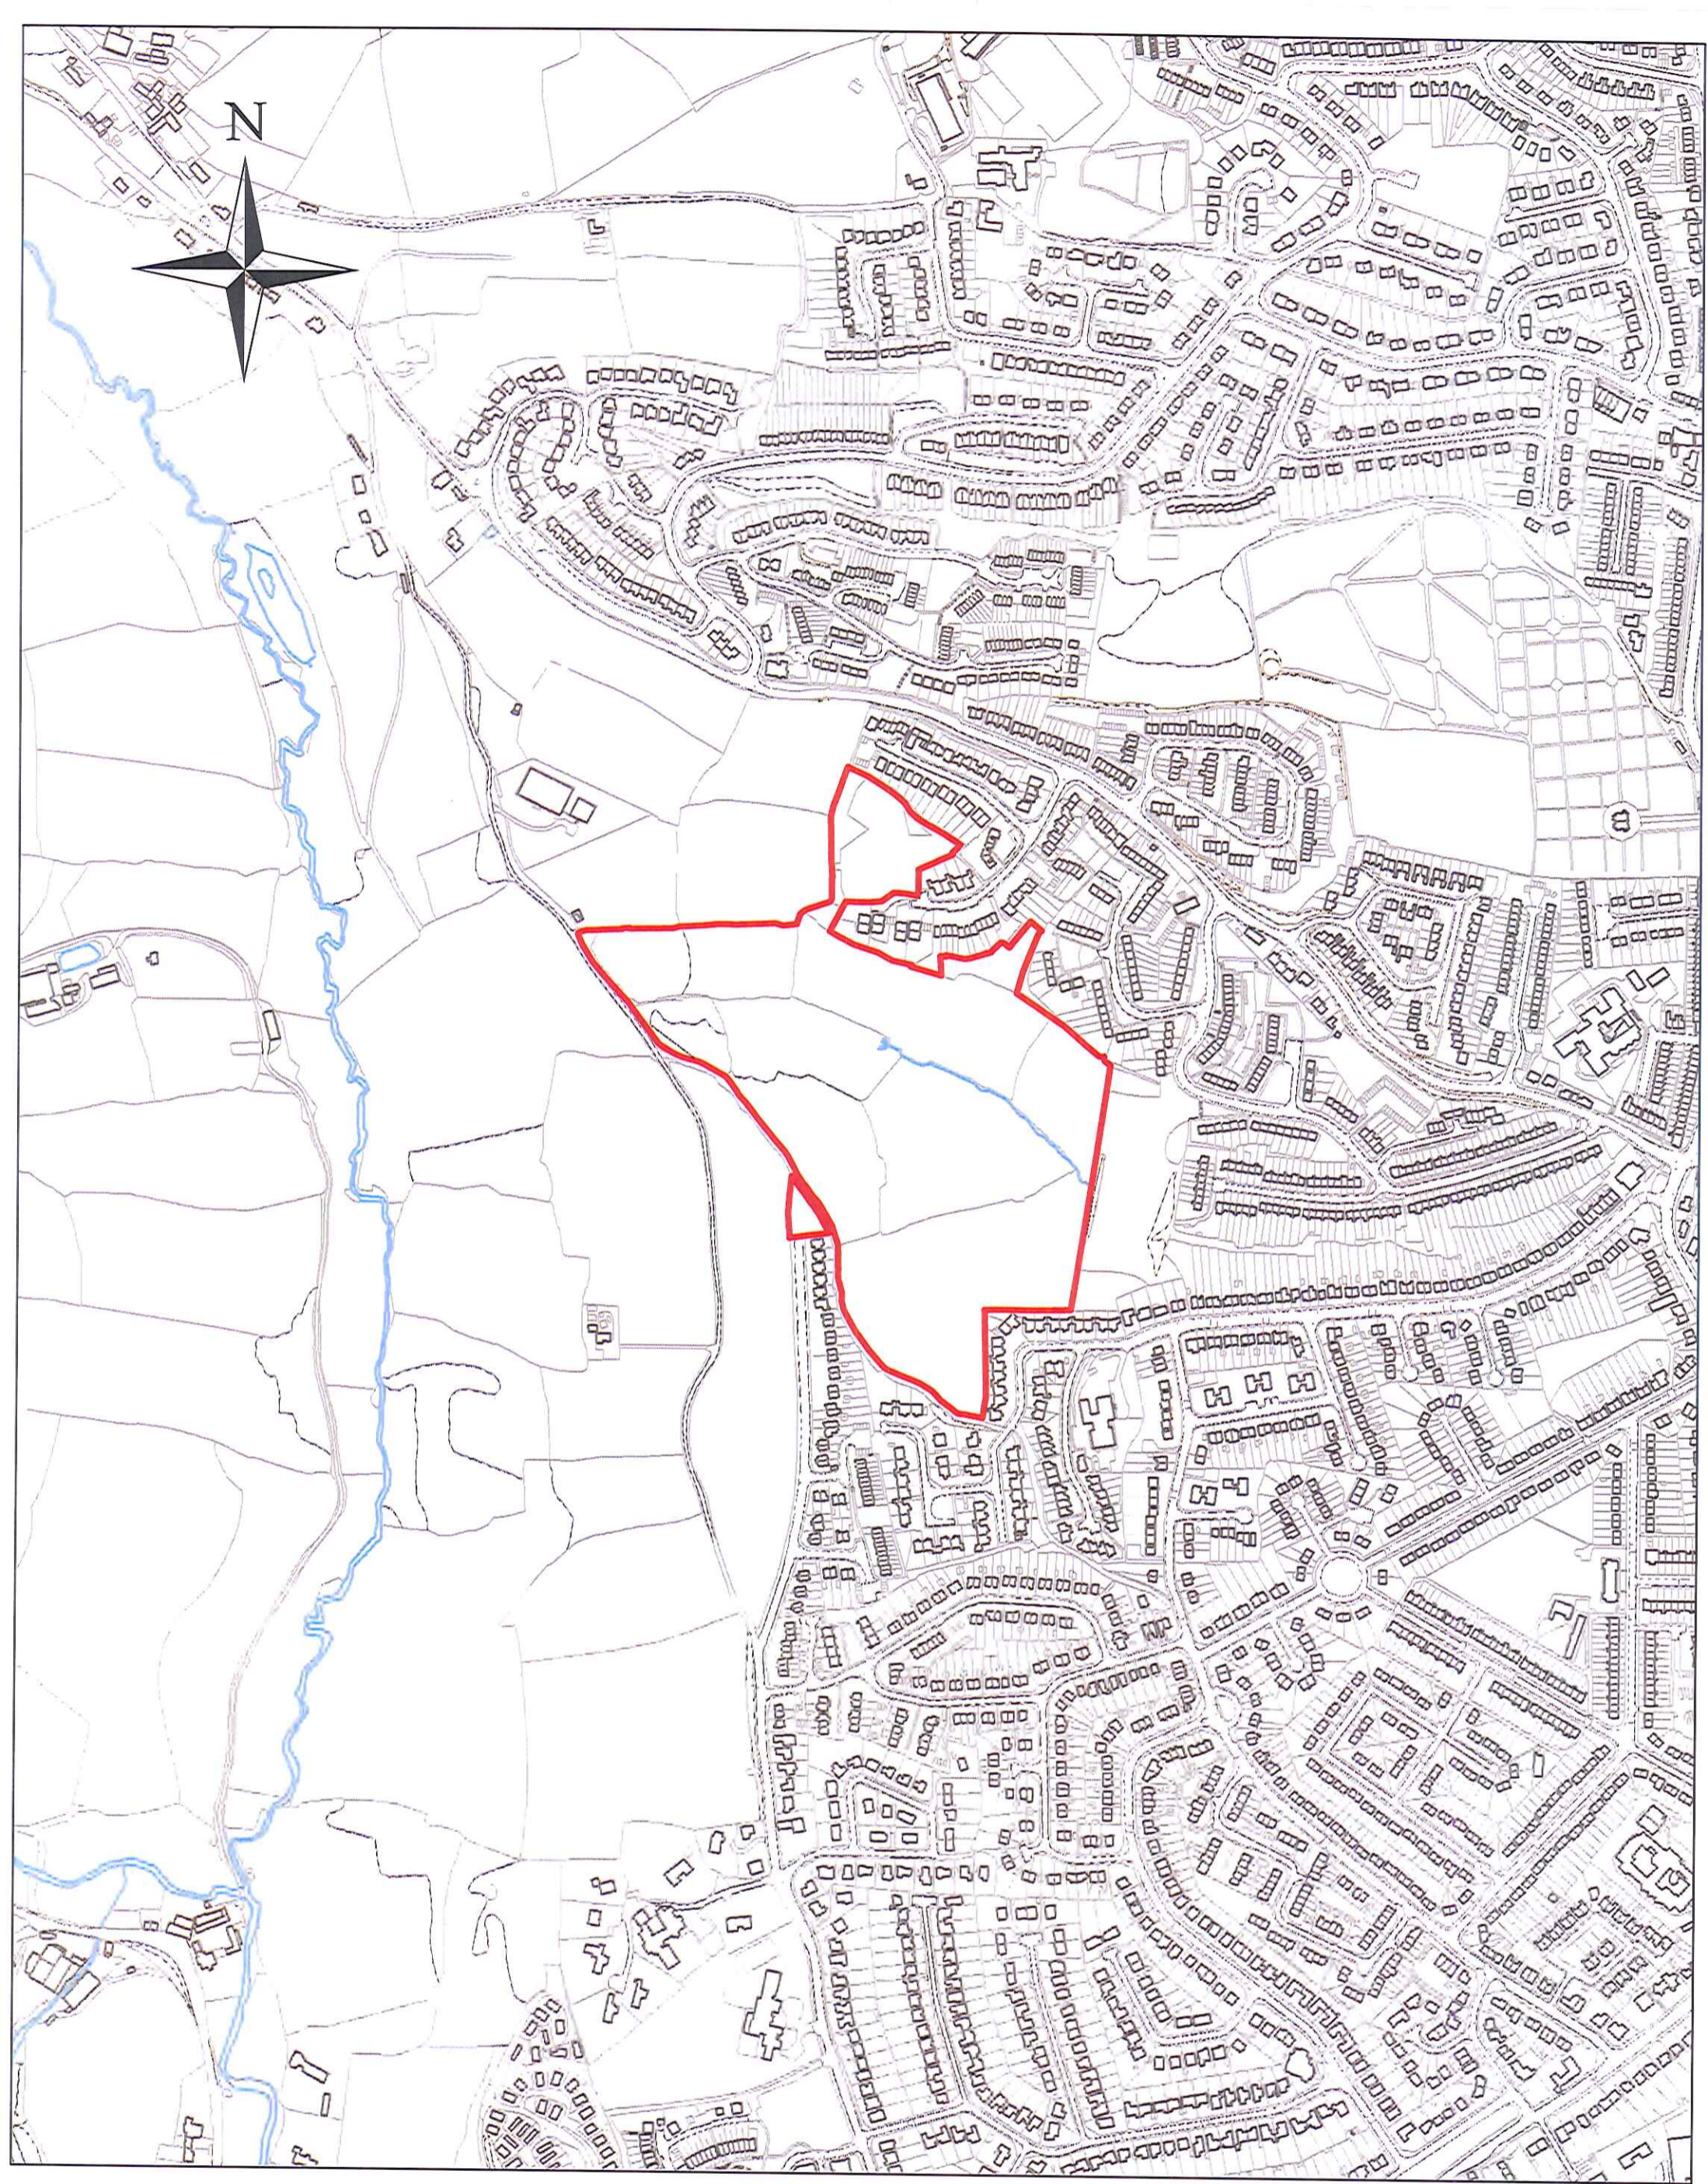

Scale: 1:5,000

Date:

Riverside Valley Park

Scale: 1:5,000

Date:

Riverside Valley Park

Scale: 1:5,000

Date:

Ludwell Valley Park

Scale: 1:5,000

Date:

Duryard Valley Park

Scale: 1:5,000

Date:

Mincinglake Valley Park

Scale: 1:2,500

Date:

Land at Whitycombe Way

Scale: 1:5,000

Date:

Alphington/Whitestone Valley Park